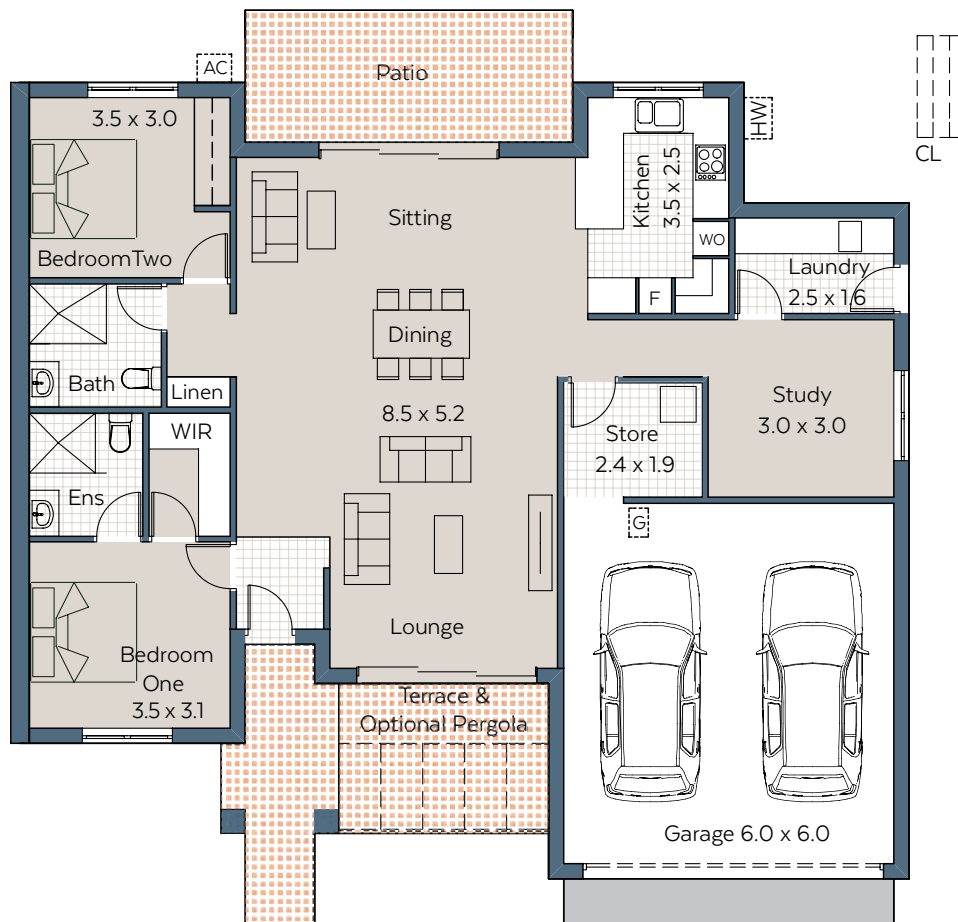

Unit 59, Point Cook

Typical North Elevation

Typical East/West Elevation

Typical South Elevation

	m ²	Squares
Villa	160	17.2
Outdoor living	21	2.3
Total	181	19.5

NOTE: Units may be subject to minor changes due to the construction process.
DO NOT SCALE: All dimensions are approximate. **REVISED: 27 MARCH 2018.**