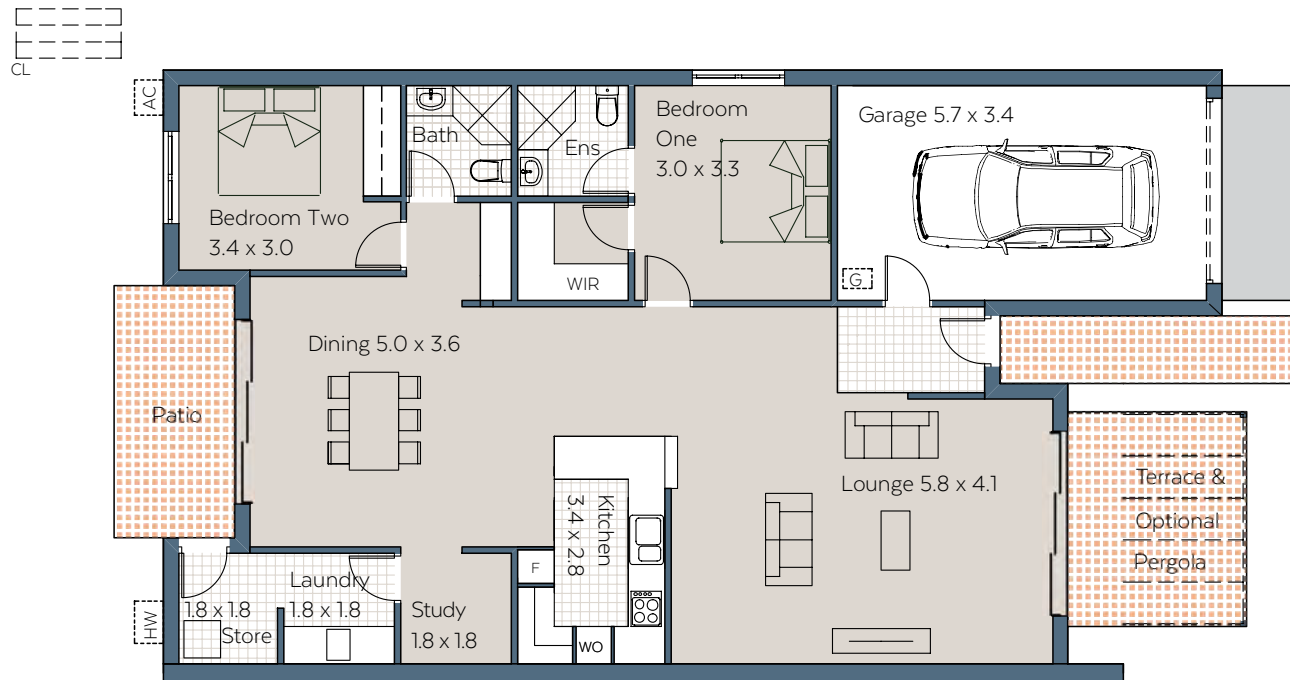

# Unit 237, Point Cook

Typical North Elevation

Typical East/West Elevation

Typical South Elevation

	m <sup>2</sup>	Squares
Villa	148	15.9
Outdoor living	18	1.9
<b>Total</b>	<b>166</b>	<b>17.8</b>

NOTE: Units may be subject to minor changes due to the construction process.  
DO NOT SCALE: All dimensions are approximate. **REVISED: 27 MARCH 2018.**