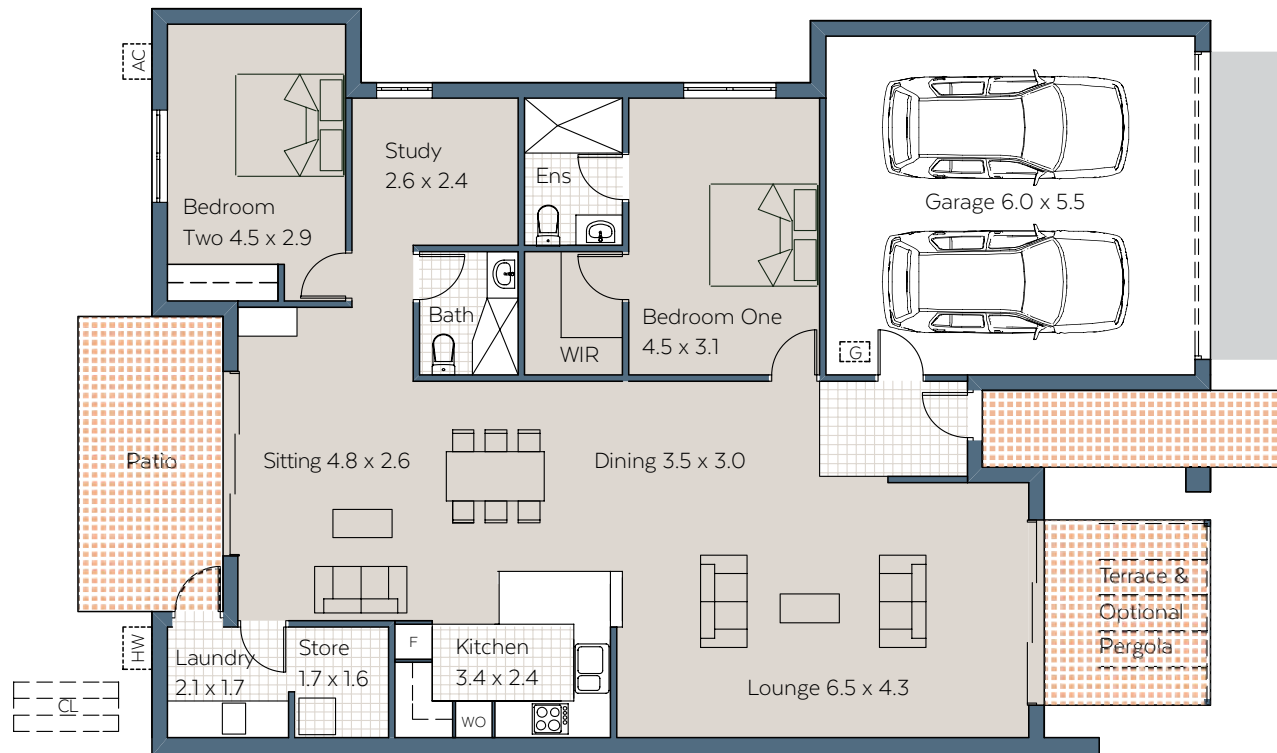

Unit 201, Point Cook

Typical North Elevation

Typical East/West Elevation

Typical South Elevation

	m ²	Squares
Villa	174	18.7
Outdoor living	19	2.1
Total	193	20.8

NOTE: Units may be subject to minor changes due to the construction process.
DO NOT SCALE: All dimensions are approximate. **REVISED: 27 MARCH 2018.**